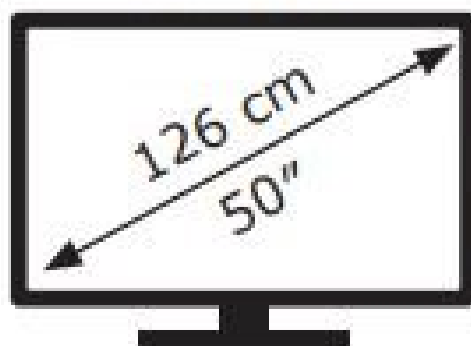

ENERGY

THOMSON

50UG6400X1

51 kWh/1000h

ABCDEF**G**

77 kWh/1000h

3840 px

2160 px